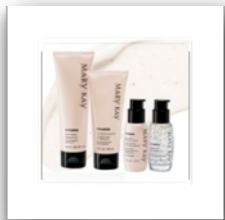

Find your most **beautiful match**

1. **BEGIN** with a choice of four scrumptious sets, each tailor-made for your skin's needs.
2. **TEAM** with a luscious Foundation, your perfect match at the perfect price.
3. **FINISH** with your choice from our platter of delectable skin care anti-aging TimeWise Solutions.

Choose **ONE** Skin Care Set.....

Plus Your Choice of **FOUNDATION**

Mary Kay®
TimeWise® Repair
Miracle Set

\$199

Mary Kay®
TimeWise®
Miracle Set

\$ 90

Mary Kay®
Botanical
Customized
Skin Care Set

\$ 58

Mary Kay®
Acne-Fighters
Set

\$ 42

| | | | | | |
|------------------------|-----------------|----------------------|-------------------|-----------------------------------|----------------|
| | | | | | |
| Foundation Primer \$16 | Foundation \$20 | Medium Coverage \$15 | Tinted Moist \$18 | Mineral Foundation and Brush \$28 | Concealer \$10 |